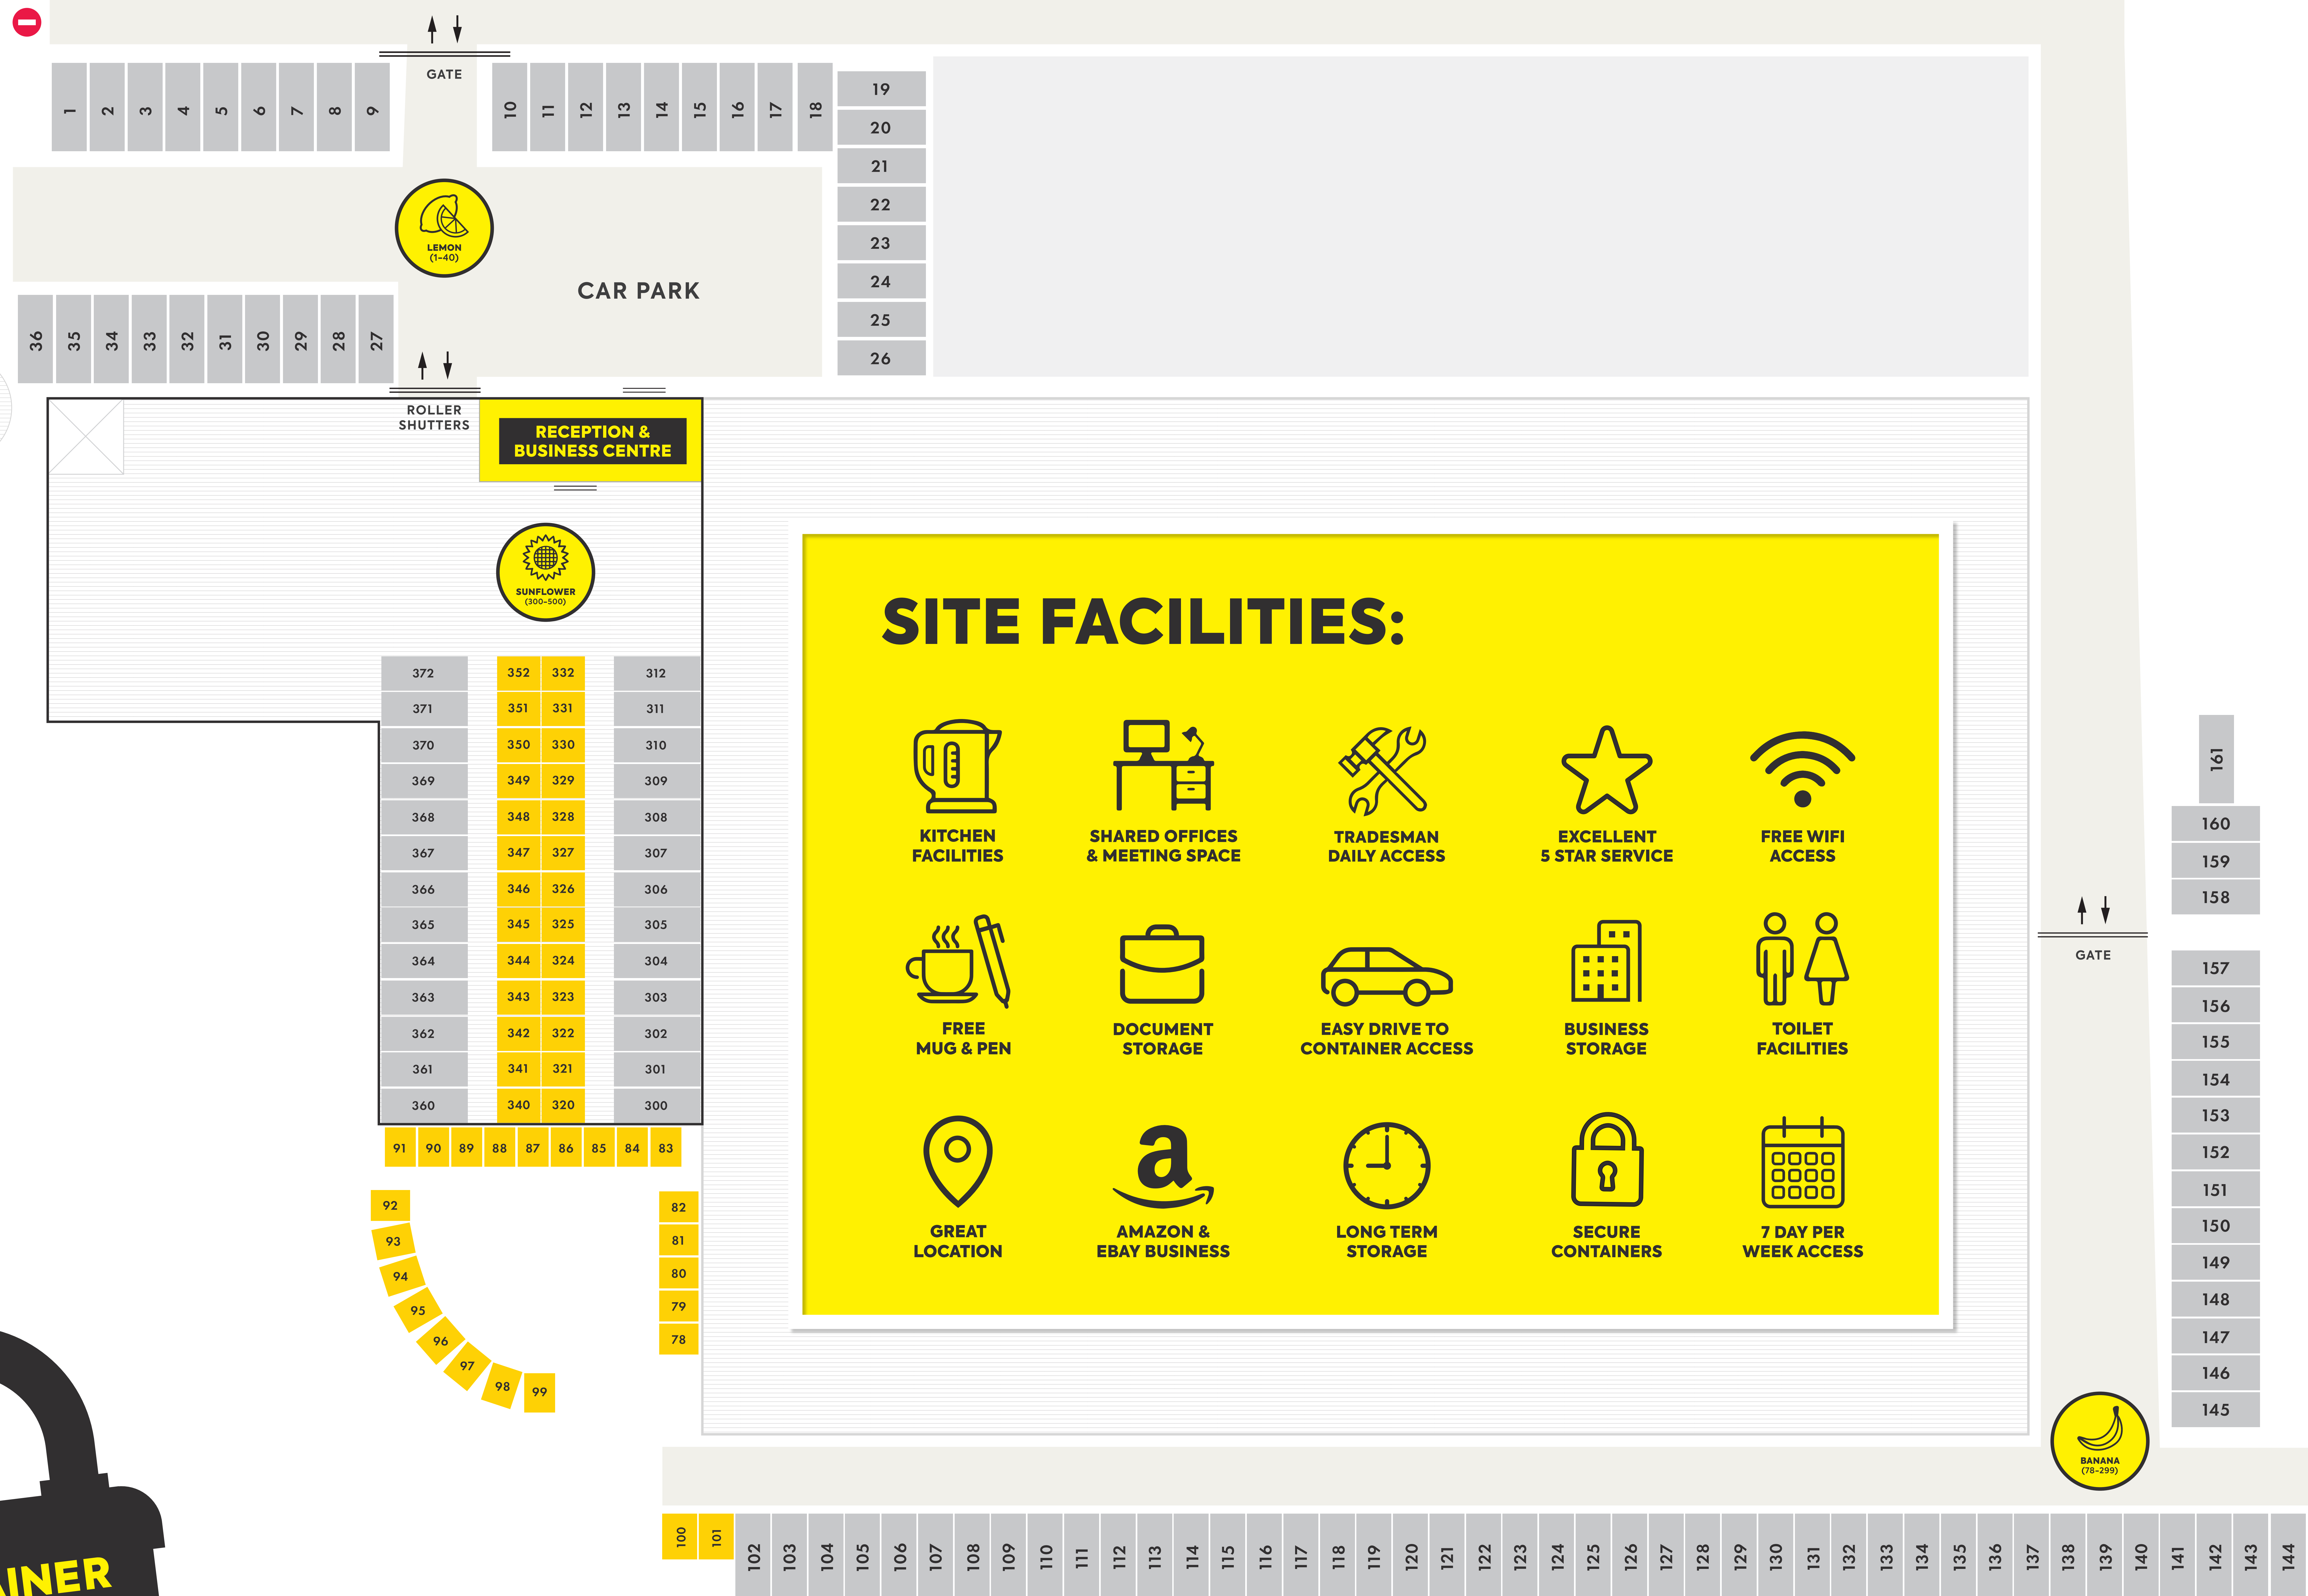

SANDIACRE - SITE MAP

MARK STREET

THE HOME OF SIMPLE, PERSONAL, SECURE STORAGE

ALL CONTAINERS ARE 20FT CONTAINERS